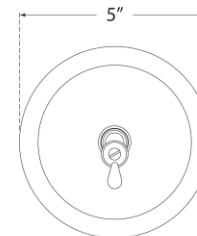

TEAR SHEET

Katie Small Acorn Sconce

Item # TOB 2225BZ/G2-SG

Designer: Thomas O'Brien

Height: 13.5"

Width: 6.5"

Extension: 8.75"

Backplate: 5" Round

Finishes: BZ, HAB, PN

Glass Options: CG, SG, WG

Socket: E12 Candelabra

Wattage: 40 C11

Weight: 4 Pounds

Front View
Mounting Plate