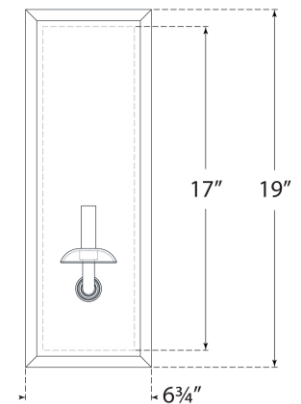

## Brigitte Medium Reflector Sconce

Item # PCD 2025PN/CG

Designer: Paloma Contreras

Height: 19"

Width: 6.75"

Extension: 4.75"

Backplate: 5" x 17" Rectangle

Finishes: PN/CG

Socket: E12 Candelabra

Wattage: 5.5 LED C11

Weight: 8 Pounds

Top View

Side View

Front View