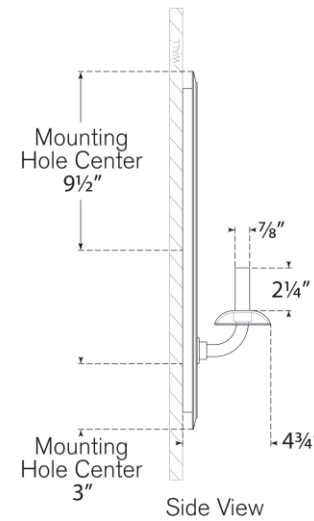

## Brigitte Medium Reflector Sconce

Item # PCD 2025PN/CG

Designer: Paloma Contreras

Height: 19"

Width: 6.75"

Extension: 4.75"

Backplate: 5" x 17" Rectangle

Finishes: PN/CG

Socket: E12 Candelabra

Wattage: 5.5 LED C11

Weight: 8 Pounds

Top View

Side View

Front View