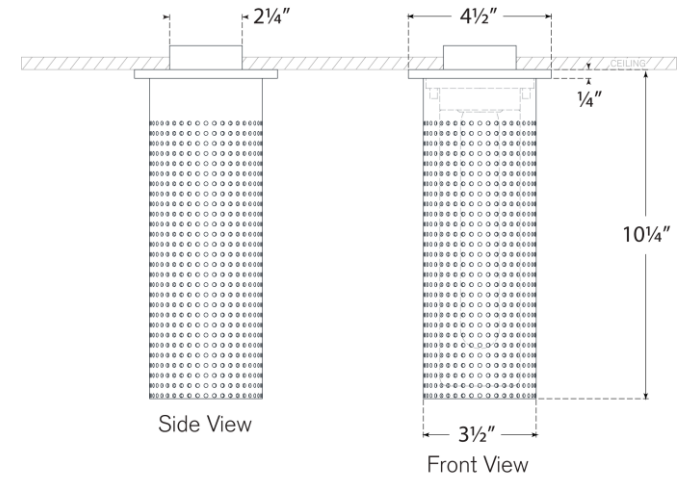

TEAR SHEET

Precision Tall Monopoint Flush Mount

Item # KW 4064PN-WG

Designer: Kelly Wearstler

Height: 10.25"

Width: 3.5"

Canopy: 4.5" Round

Finishes: AB, BZ, PN

Glass Options: WG

Socket: E26 Keyless

Wattage: 8 LED T10

Weight: 4 Pounds

Bottom View