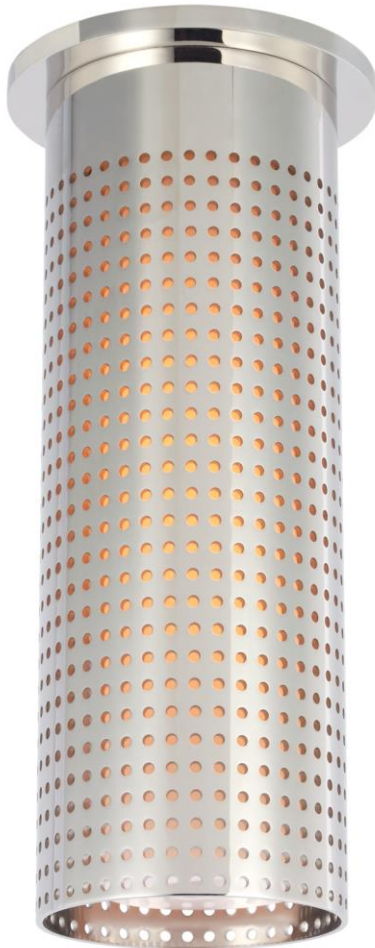

TEAR SHEET

Precision Tall Monopoint Flush Mount

Item # KW 4064PN-WG

Designer: Kelly Wearstler

Height: 10.25"

Width: 3.5"

Canopy: 4.5" Round

Finishes: AB, BZ, PN

Glass Options: WG

Socket: E26 Keyless

Wattage: 8 LED T10

Weight: 4 Pounds

Bottom View