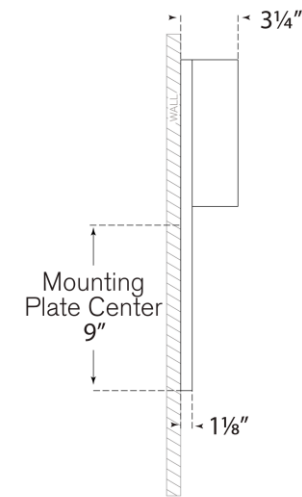

## Rega 18" Folded Sconce

Item # KW 2779AB

Designer: Kelly Wearstler

Height: 18"

Width: 5.25"

Extension: 3.25"

Backplate: 4.5" x 18" Rectangle

Finishes: AB, BZ, PN

Lightsource: Dedicated LED

Wattage: 12w (1400lm)

Weight: 5 Pounds

Top View

Side View

Front View