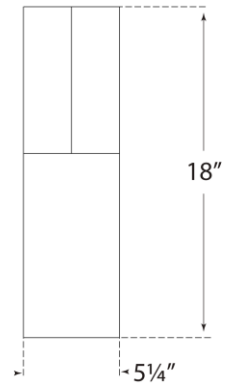

## Rega 18" Folded Sconce

Item # KW 2779AB

Designer: Kelly Wearstler

Height: 18"

Width: 5.25"

Extension: 3.25"

Backplate: 4.5" x 18" Rectangle

Finishes: AB, BZ, PN

Lightsource: Dedicated LED

Wattage: 12w (1400lm)

Weight: 5 Pounds

Top View

Side View

Front View