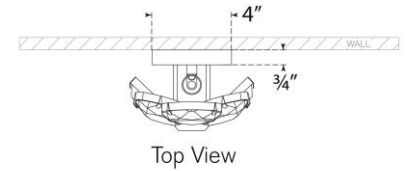

TEAR SHEET

Lloyd Large Jeweled Sconce

Item # KS 2017PN-CG

Designer: kate spade new york

Height: 18.5"

Width: 6.25"

Extension: 4"

Backplate: 4" x 12.25" Rectangle

Finishes: PN, SB

Shade Treatments: CG, ALB

Socket: 2 - E12 Candelabra

Wattage: 2 - 40 B11

Weight: 8 Pounds

Top View

Side View

Front View