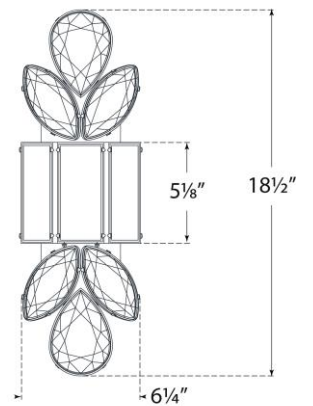

TEAR SHEET

Lloyd Large Jeweled Sconce

Item # KS 2017PN-CG

Designer: kate spade new york

Height: 18.5"

Width: 6.25"

Extension: 4"

Backplate: 4" x 12.25" Rectangle

Finishes: PN, SB

Shade Treatments: CG, ALB

Socket: 2 - E12 Candelabra

Wattage: 2 - 40 B11

Weight: 8 Pounds

Top View

Side View

Front View