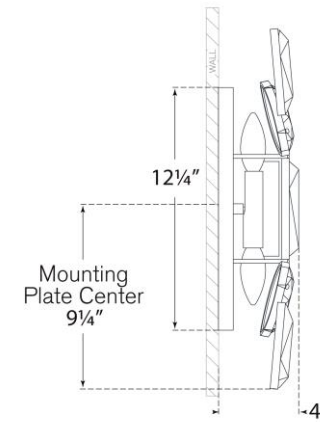

TEAR SHEET

Lloyd Large Jeweled Sconce

Item # KS 2017PN-CG

Designer: kate spade new york

Height: 18.5"

Width: 6.25"

Extension: 4"

Backplate: 4" x 12.25" Rectangle

Finishes: PN, SB

Shade Treatments: CG, ALB

Socket: 2 - E12 Candelabra

Wattage: 2 - 40 B11

Weight: 8 Pounds

Top View

Side View

Front View