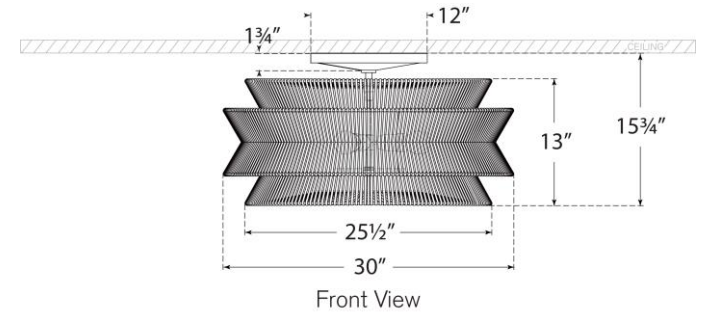

TEAR SHEET

Antigua Grande Semi-Flush Mount

Item # CHC 4017BZ/NAB

Designer: Chapman & Myers

Height: 15.75"

Width: 30"

Canopy: 12" Round

Finishes: AB/NAB, BZ/NAB, PN/NAB

Socket: 3 - E26 Keyless

Wattage: 3 - 15 LED A19

Weight: 22 Pounds

Note: UL Only

Top View