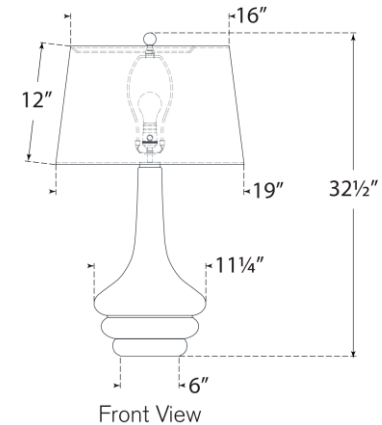

TEAR SHEET

Wallis Large Table Lamp

Item # CHA 8688IVO-L

Designer: Chapman & Myers

Height: 32.5"

Width: 19"

Base: 6" Round

Finishes: BTS, IVO, MBB, OCH, YOX

Shade Treatments: L

Shade Details: 16" x 19" x 12"

Socket: E26 Dimmer

Wattage: 15 LED A19

Weight: 10 Pounds

Note: Reactive Ceramic Glazes Will Vary in Color and Texture

Top View