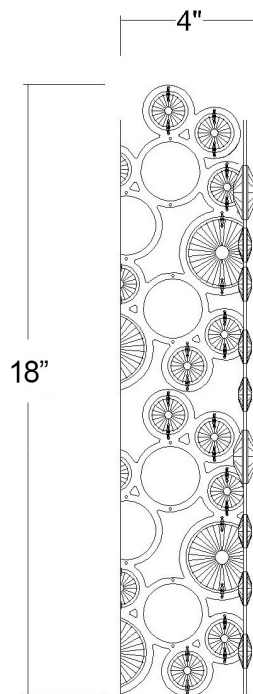

TW40005ASL

VITTOZZI 2-LIGHT WALL SCONCE

Description: Vitozzi 2-Light Wall Sconce

Finish: Antique Silver Leaf

Dimensions: 7-1/2" W x 18" H x 4" ext.
Height on Center: 9"

Bulbs: 2-60W Cand.

Installed Weight: 6 lbs.

Certification: cETL / damp location

Material: Steel and crystal

Shades: NA

Glass: NA

Back Plate Dimensions: 7" x 15-1/4"

Chain/Wire: NA

Additional Finishes: NA