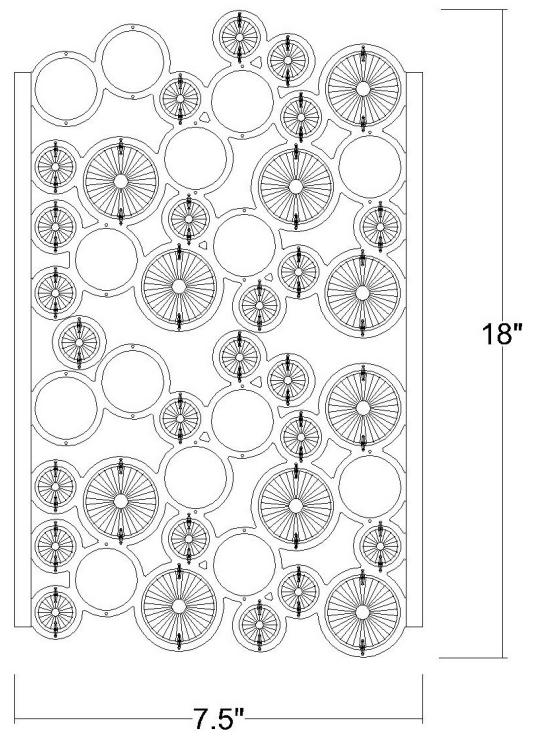

TW40005ASL

VITTOZZI 2-LIGHT WALL SCONCE

Description: Vitozzi 2-Light Wall Sconce

Finish: Antique Silver Leaf

Dimensions: 7-1/2" W x 18" H x 4" ext.
Height on Center: 9"

Bulbs: 2-60W Cand.

Installed Weight: 6 lbs.

Certification: cETL / damp location

Material: Steel and crystal

Shades: NA

Glass: NA

Back Plate Dimensions: 7" x 15-1/4"

Chain/Wire: NA

Additional Finishes: NA