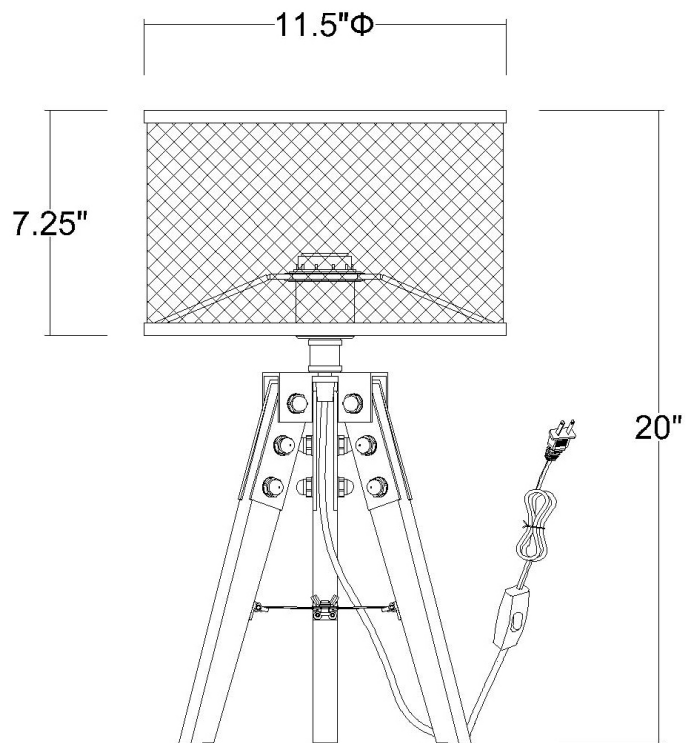

TT80061BK

CAPPRICE 1-LIGHT TABLE LAMP

Description:	Capprice 1-Light Table Lamp
Finish:	Matte Black
Dimensions:	11-1/2" Dia. x 20" H
Bulbs:	1-100W Med.
Installed Weight:	5.75 lbs.
Certification:	ETL

Material:	Steel and wood
Shade:	Steel
Shade Dimensions:	11-1/2" Dia. x 7-1/4" H
Glass:	NA
Cord:	6' black plug-in
Switch:	On/Off Line