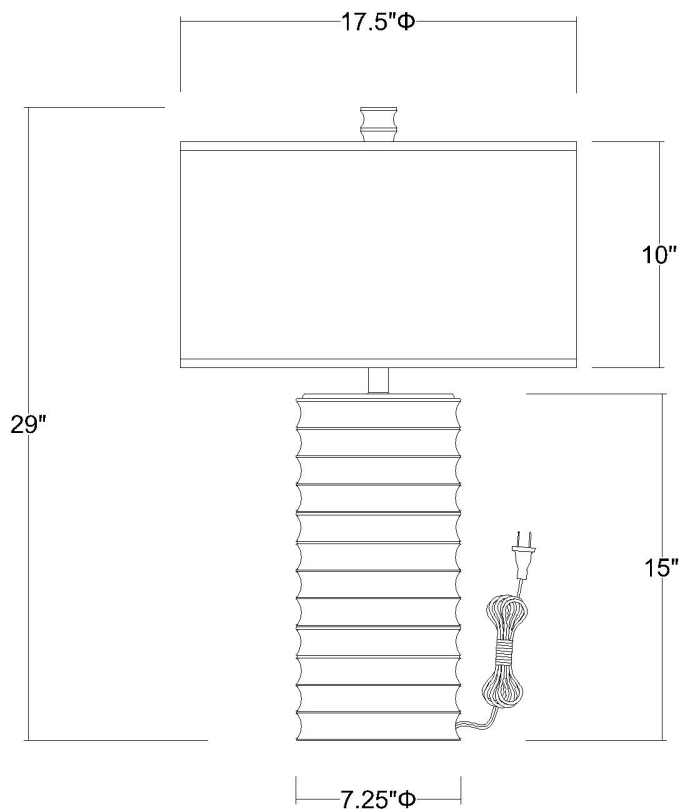

TT4080 WAVE II TABLE LAMP

Description:	Wave II table lamp
Finish:	Aged brass
Dimensions:	29" H x 17.5" W
Bulbs:	1 x 150W
Sockets:	120V E26 base
Shade:	Latte linen
Installed Weight:	10 lbs.
Certification:	c UL

Material:	Steel and fabric
Glass:	NA
Back Plate Dimensions:	NA
Mounting Holes:	NA
Switch:	3-way metal switch
Cord:	Brown, 6' plug-in
Dimmable:	Yes