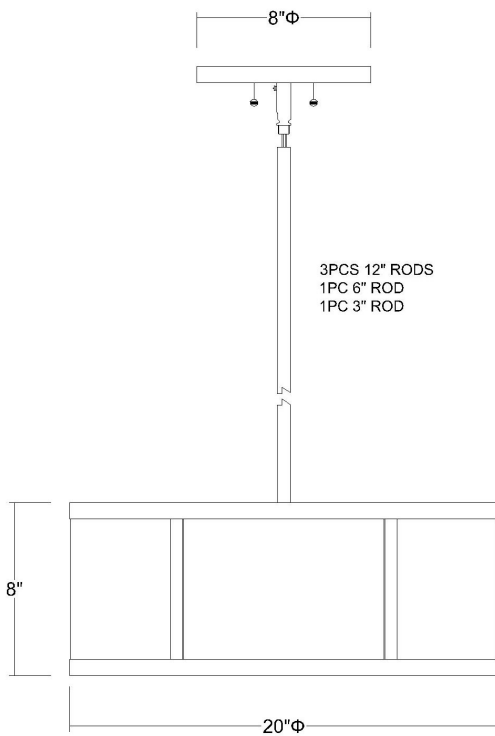

TP7997 BUTLER CONVERTIBLE PENDANT

Description:	Butler pendant
Finish:	Polished chrome
Dimensions:	20" dia. x 8" H
Bulbs:	3 x 60W
Sockets:	120V E26 base
Shade:	Coarse cream linen shade with opal acrylic diffuser
Installed Weight:	8.8 lbs.
Certification:	c UL

Material:	Fabric and steel
Glass:	NA
Canopy Dimensions:	8" dia.
Mounting Holes:	2.75" apart
Switch:	NA
Stems:	Polished chrome, 12' wire, 45" stems (3-12", 1-6", 1-3")
Dimmable:	Yes