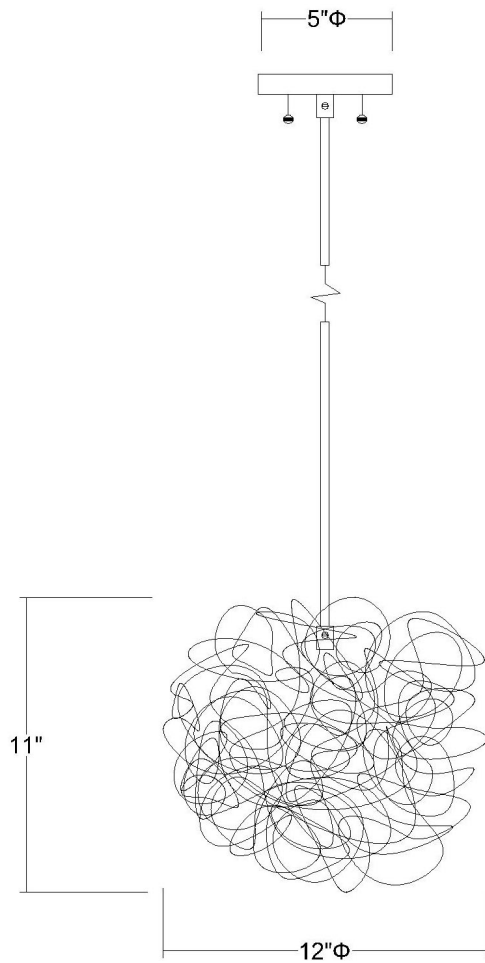

TP6825 MINGLE PENDANT

Description:	Mingle pendant
Finish:	Polished chrome
Dimensions:	12" dia. x 11" H
Bulbs:	1 x 40W
Sockets:	120V E12 base
Shade:	Faceted chrome aluminum
Installed Weight:	2.75 lbs.
Certification:	c UL

Material:	Steel and aluminum
Glass:	NA
Canopy Dimensions:	5" dia.
Mounting Holes:	2.75" apart
Switch:	NA
Cord:	Silver, 12'
Dimmable:	Yes