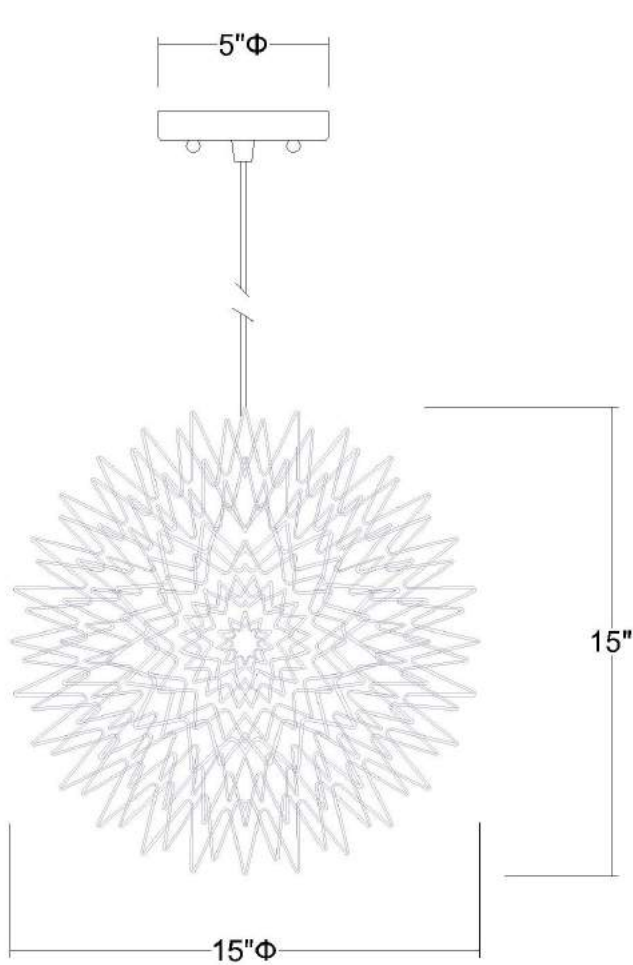

BP6009 LUMINARY PENDANT

Description:	Luminary pendant
Finish:	Metallic silver
Dimensions:	15" dia.
Bulbs:	1 x 100W
Sockets:	120V E26 base
Shade:	Hand woven aluminum wire
Installed Weight:	4.6 lbs.
Certification:	c UL

Material:	Steel and aluminum
Glass:	NA
Canopy Dimensions:	5" dia.
Mounting Holes:	2.75" apart
Switch:	NA
Cord:	Silver, 12'
Dimmable:	Yes