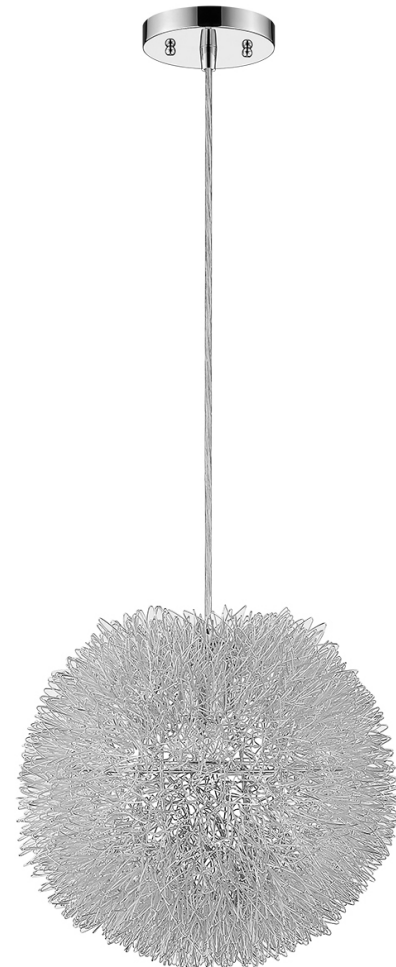

BP6009 LUMINARY PENDANT

Description:	Luminary pendant
Finish:	Metallic silver
Dimensions:	15" dia.
Bulbs:	1 x 100W
Sockets:	120V E26 base
Shade:	Hand woven aluminum wire
Installed Weight:	4.6 lbs.
Certification:	c UL

Material:	Steel and aluminum
Glass:	NA
Canopy Dimensions:	5" dia.
Mounting Holes:	2.75" apart
Switch:	NA
Cord:	Silver, 12'
Dimmable:	Yes