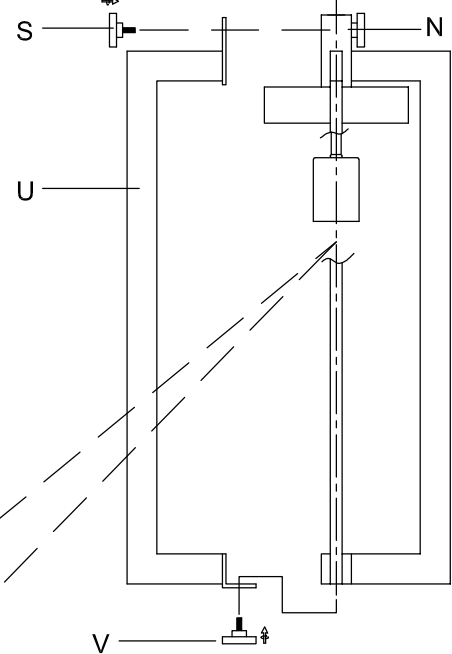

FIXTURE ASSEMBLY STEPS:

1. M → N
2. Q → T
3. R → T
4. S,V → U,N