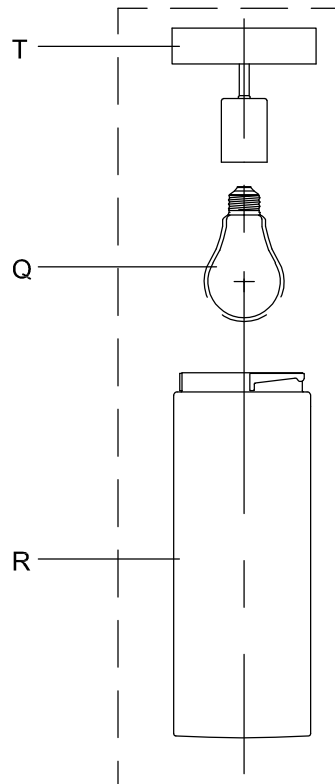

CAUTION: Read instructions carefully and turn electricity off at main circuit breaker panel before beginning installation.

550044

WARNING - If any Special Control Devices are used with this Fixture, Follow the Instructions Carefully to assure full compliance with N.E.C. requirements. If there are any questions, contact a Qualified Electrical Contractor.
WARNING - This product contains chemicals known to the State of California to cause cancer, birth defects and /or other reproductive harm. Thoroughly wash hands after installing, handling, cleaning, or otherwise touching this product.
CAUTION - All glass is fragile, use care when handling Glass component(s) and or Lamp(s).

CANOPY MOUNTING & WIRE CONNECTION ASSEMBLY STEPS:

ADJUST HEIGHT WITH "D"
 N ⌘ A (TO LOCK)
 RÉGLEZ LA HAUTEUR AVEC "D"
 N ⌘ A (À VERROUILLER)
 AJUSTA LA ALTURA CON "D"
 N ⌘ A (APRETAR)

**B, C, G & Q
 (NOT FURNISHED)
 (NON FOURNIE)
 (NO INCLUIDA)**

1. D,E → A
2. B,A → C
3. P,H → D (TO LOCK) (À VERROUILLER) (APRETAR)
4. P → H
5. F → M
6. L → M
7. J,K → L
8. L,W → H
9. F → L,K,J,H,D
10. F → G
11. J,K → H

FIXTURE ASSEMBLY STEPS:

1. M → N
2. Q → T
3. R → T
4. S,V → U,N