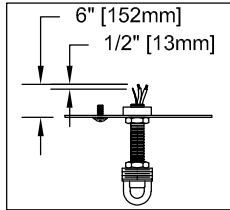

CAUTION: Read instructions carefully and turn electricity off at main circuit breaker panel before beginning installation.

550044

WARNING - If any Special Control Devices are used with this Fixture, Follow the Instructions Carefully to assure full compliance with N.E.C. requirements. If there are any questions, contact a Qualified Electrical Contractor.
WARNING - This product contains chemicals known to the State of California to cause cancer, birth defects and /or other reproductive harm. Thoroughly wash hands after installing, handling, cleaning, or otherwise touching this product.
CAUTION - All glass is fragile, use care when handling Glass component(s) and or Lamp(s).

CANOPY MOUNTING & WIRE CONNECTION ASSEMBLY STEPS:

ADJUST HEIGHT WITH "D"
 N ⌘ A (TO LOCK)
 RÉGLEZ LA HAUTEUR AVEC "D"
 N ⌘ A (À VERROUILLER)
 AJUSTA LA ALTURA CON "D"
 N ⌘ A (APRETAR)

**B, C, G & Q
 (NOT FURNISHED)
 (NON FOURNIE)
 (NO INCLUIDA)**