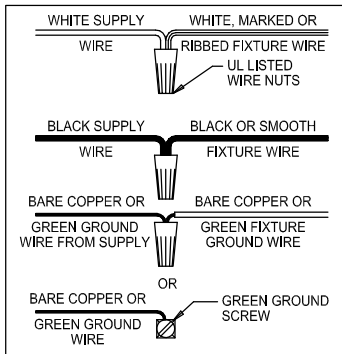

CAUTION: Read instructions carefully and turn electricity off at main circuit breaker panel before beginning installation.

550044

WARNING - If any Special Control Devices are used with this Fixture, Follow the Instructions Carefully to assure full compliance with N.E.C. requirements. If there are any questions, contact a Qualified Electrical Contractor.
WARNING - This product contains chemicals known to the State of California to cause cancer, birth defects and /or other reproductive harm. Thoroughly wash hands after installing, handling, cleaning, or otherwise touching this product.
CAUTION - All glass is fragile, use care when handling Glass component(s) and or Lamp(s).

CANOPY MOUNTING & WIRE CONNECTION ASSEMBLY STEPS:

ADJUST HEIGHT WITH "D"
 N ⌘ A (TO LOCK)
 RÉGLEZ LA HAUTEUR AVEC "D"
 N ⌘ A (À VERROUILLER)
 AJUSTA LA ALTURA CON "D"
 N ⌘ A (APRETAR)

**B, C, G & Q
 (NOT FURNISHED)
 (NON FOURNIE)
 (NO INCLUIDA)**