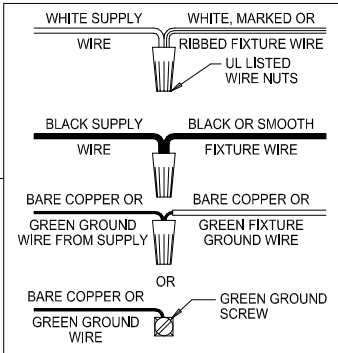

CAUTION: Read instructions carefully and turn electricity off at main circuit breaker panel before beginning installation.

300131, 300132, 300133, 300134

WARNING - If any Special Control Devices are used with this Fixture, Follow the Instructions Carefully to assure full compliance with N.E.C. requirements. If there are any questions, contact a Qualified Electrical Contractor.

CAUTION - All glass is fragile, use care when handling Glass component(s) and or Lamp(s).

CANOPY MOUNTING & WIRE CONNECTION ASSEMBLY STEPS:

1. D,E → A
2. K → D
3. B,A → C
4. F → G
5. H,J → D

FIXTURE ASSEMBLY STEPS: